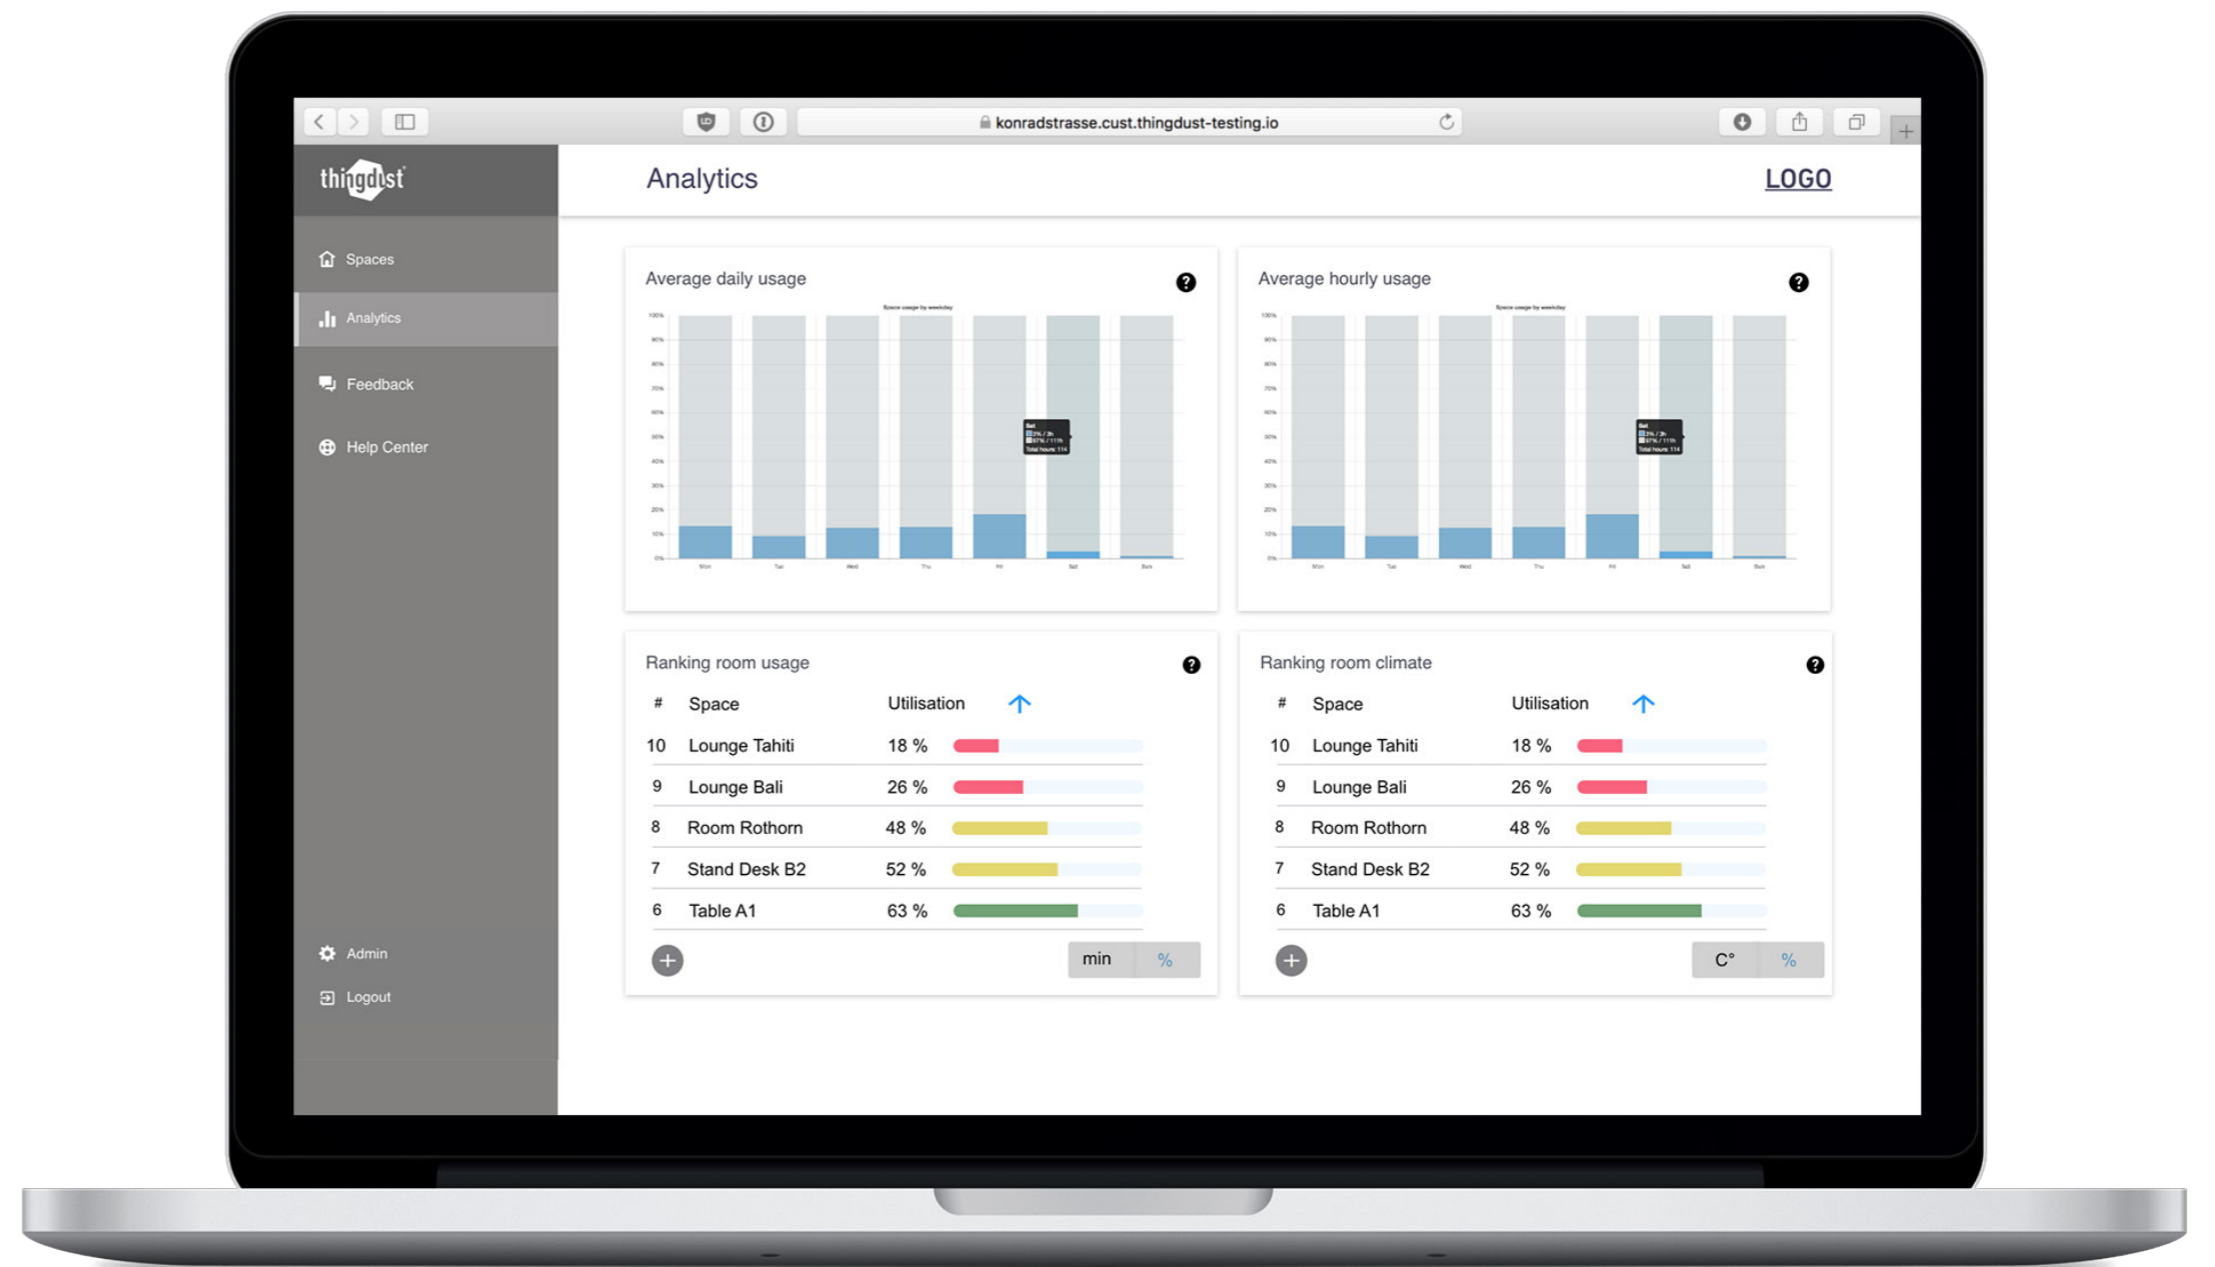

WE SIMPLY MAKE YOUR  
OFFICE SMARTER

thingdust supports the **measurement, analysis and optimization** of office spaces by using an all-in-one solution consisting of thingdust multisensors, an energy-saving network and the thingdust dashboard.

### THINGDUST MULTISENSOR

The thingdust multisensors are battery operated (wireless installation) and measure **movement, temperature and humidity**.

### LOW-POWER NETWORK

The LoRaWAN works **independently of the existing IT infrastructure**, offers a **high range** and results in the **long battery runtime** of the multisensors.

### THINGDUST DASHBOARD

The thingdust dashboard shows **insights** about the measured data, allows a more **detailed analysis** and the employee view shows available spaces at a glance.

thingdust enables a **proactive adaption** to the changing requirements of employees and customers and therewith the creation of a **modern, comfortable und intelligent working environment**.